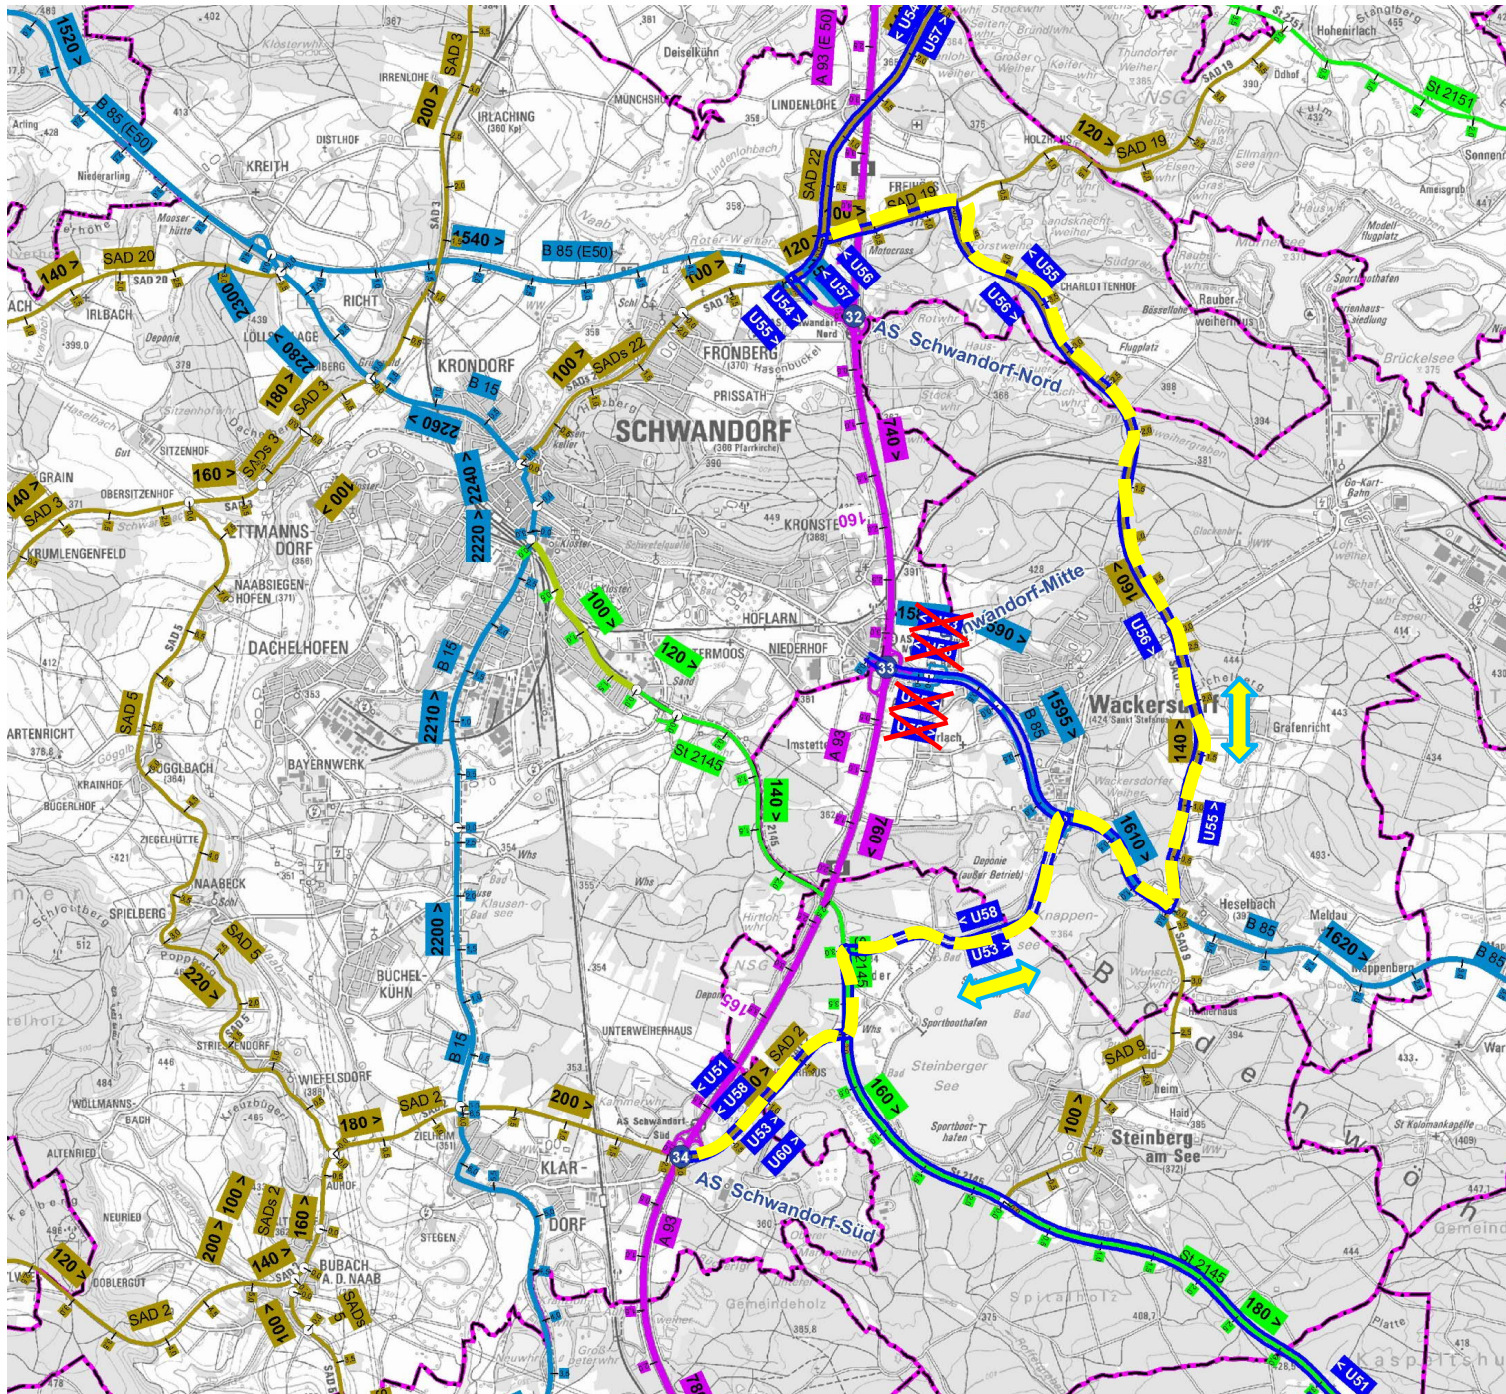

Umleitungsplan

B85 – Inst. FB AS Schwandorf Mitte (A93)